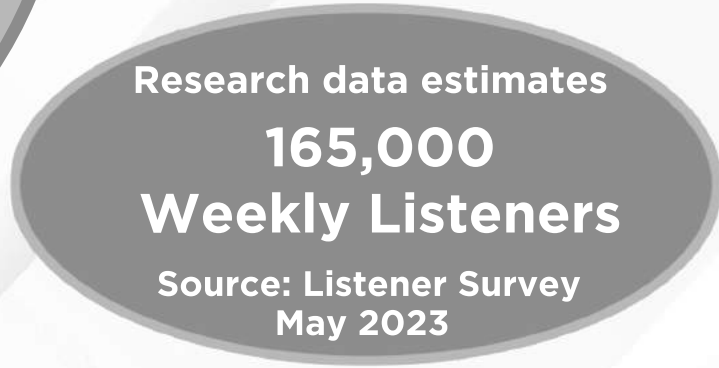

90.5 Freq
Ptbotoday.ca

Peterborough Stats

IMPACT . GROWTH . PROFIT

mbc

MY BROADCASTING CORPORATION
"Ontario's Local Broadcast Company"

- Breaking and Local News
- Contests
- Local Events Coverage
- Heavy Community Involvement
- Junior Hockey Coverage