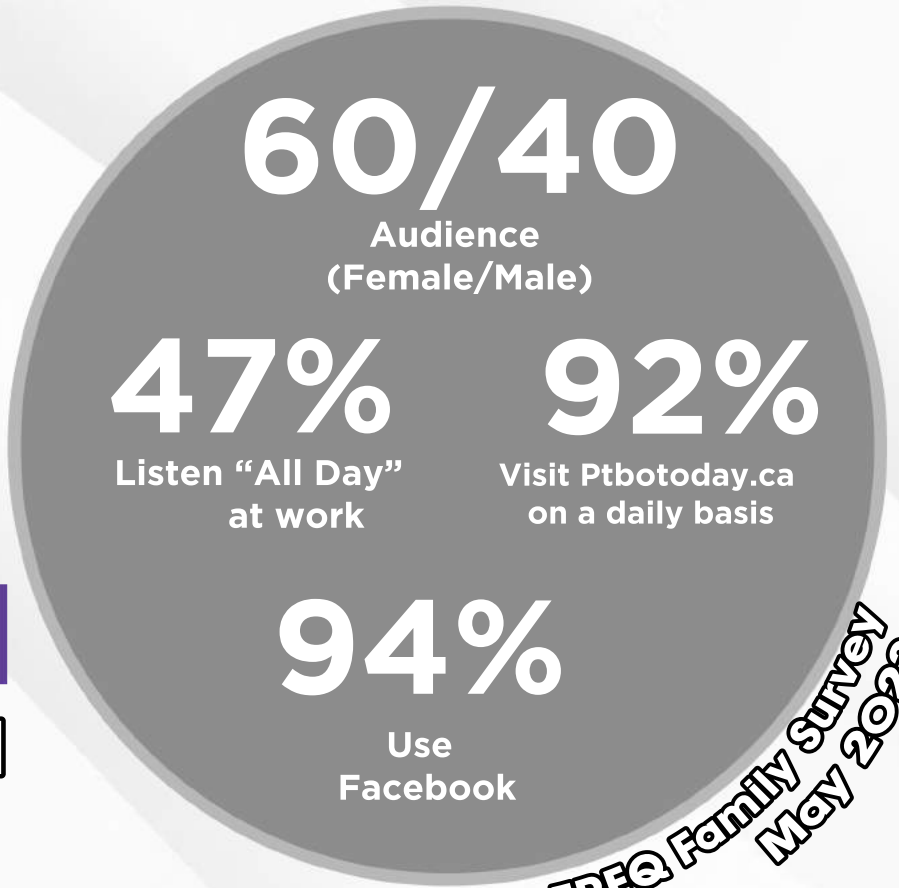

90.5 Freq
Ptbotoday.ca

Peterborough Stats

IMPACT . GROWTH . PROFIT

mbc

MY BROADCASTING CORPORATION
"Ontario's Local Broadcast Company"

- Breaking and Local News
- Contests
- Local Events Coverage
- Heavy Community Involvement
- Junior Hockey Coverage