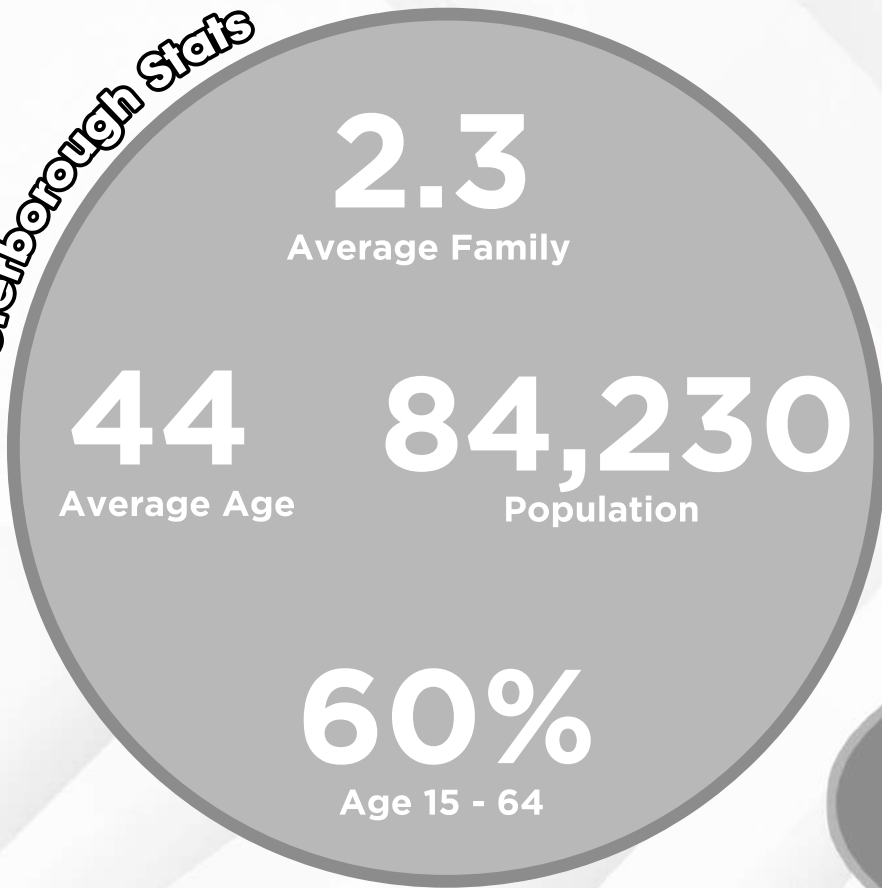

90.5 Freq
Ptbotoday.ca

Peterborough Stats

IMPACT . GROWTH . PROFIT

mbc

MY BROADCASTING CORPORATION
"Ontario's Local Broadcast Company"

- Breaking and Local News
- Contests
- Local Events Coverage
- Heavy Community Involvement
- Junior Hockey Coverage

A map of Ontario, Canada, showing the coverage areas for various radio stations. The stations are represented by logos and text labels. The stations shown include:

- PEMBROKE: **FM**
- RENFREW: **FM**
- ARNPRIOR: **OLDIES 102.7**
- PERTH: **FM**
- PETERBOROUGH: **freq 90.5**, **OLDIES 94.9**
- GANANOQUE: **FM**
- NAPANEE: **FM**, **102.7 Lake Simcoe**
- BRIGHTON: **OLDIES 102.9**
- COBOURG: **FM**, **CLASSIC ROCK 107.9**
- EXETER: **FM**
- GRAND BEND: **FM**
- WELLAND: **CLASSIC ROCK 103.5**
- STRATHROY: **FM**
- COUNTRY 89: **COUNTRY 89**
- ST. THOMAS: **FM**
- SIMCOE: **FM**, **OLDIES 92.7**

90.5 Freq
Peterborough

freq
90.5 fm
ALTERNATIVE REWIND